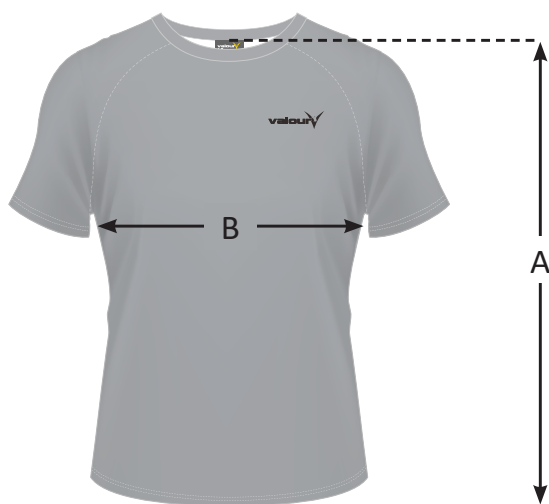

Size Chart - RAMS Softball

A Length
B Chest

Players Jersey and Training Shirt (cms)

	4K	6K	8K	10K	12K	14K	XS	S	M	L	XL	2XL	3XL	4XL
Length	44	48	52	56	60	64	67	69	71	73	75	77	79	79
Chest	76	80	84	90	96	102	109	114	119	124	129	134	139	144